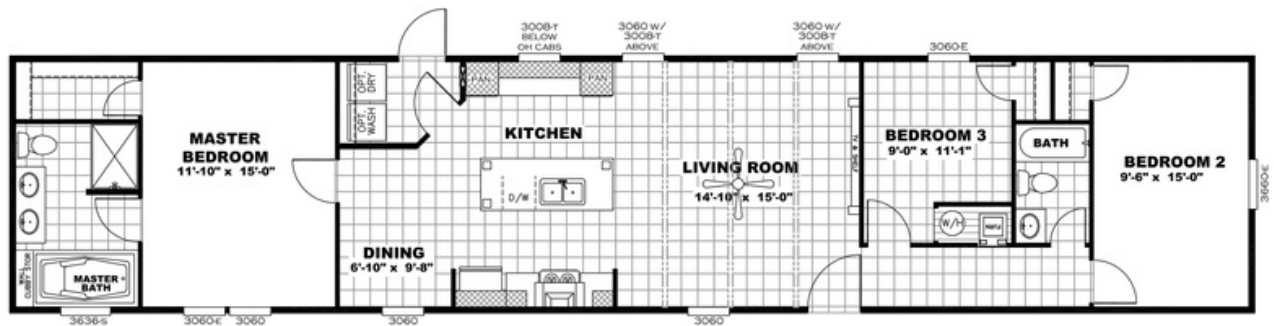

The Anniversary Splash

The Anniversary Splash

Model number: 31ANN16763SH19

3 beds • 2 baths • 1216 sq.ft. • 16' width • 76' depth

Our home building facilities invest in continuous product and process improvements. Plans, dimensions, features, materials, specifications and availability are subject to change without notice or obligation. Renderings and floor plans are representative likenesses of our homes and may differ from the actual homes. We invite you to tour a Home Center near you and inspect the highest value in quality housing available or call (713) 413-2567 to speak with a Home Consultant. Copyright 2017, CMH. All rights reserved.

MODEL# ANN16763SH

DRAWING # 31-76S-TXANN

ALL WINDOWS ARE THERMAL PANE

The Anniversary Splash

Model number: 31ANN16763SH19

3 beds • 2 baths • 1216 sq.ft. • 16' width • 76' depth

Our home building facilities invest in continuous product and process improvements. Plans, dimensions, features, materials, specifications and availability are subject to change without notice or obligation. Renderings and floor plans are representative likenesses of our homes and may differ from the actual homes. We invite you to tour a Home Center near you and inspect the highest value in quality housing available or call (713) 413-2567 to speak with a Home Consultant. Copyright 2017, CMH. All rights reserved.